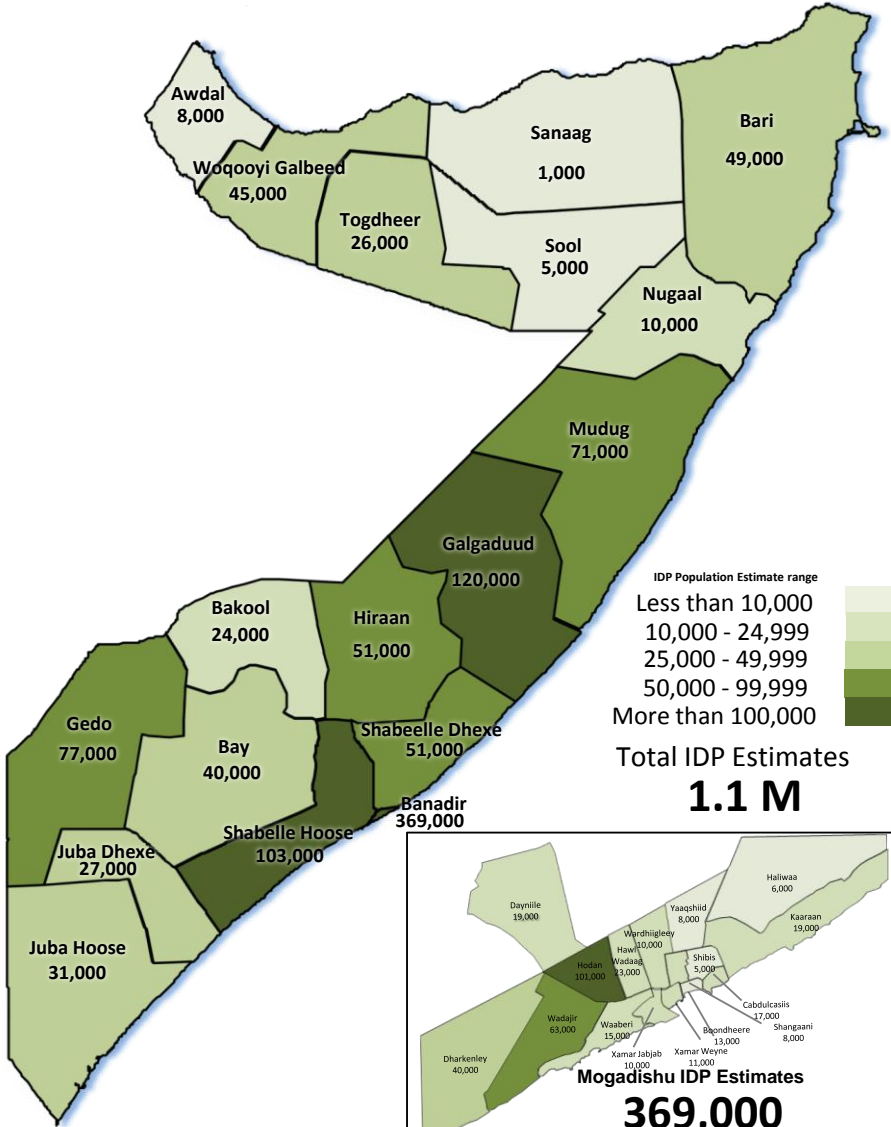

Total IDPs by Region

April - 2014

Total IDP Estimates

1.1 M

Mogadishu IDP Estimates

369,000