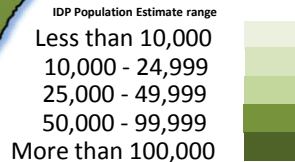

Total IDPs by Region

April - 2014

Total IDP Estimates

1.1 M

Mogadishu IDP Estimates

369,000